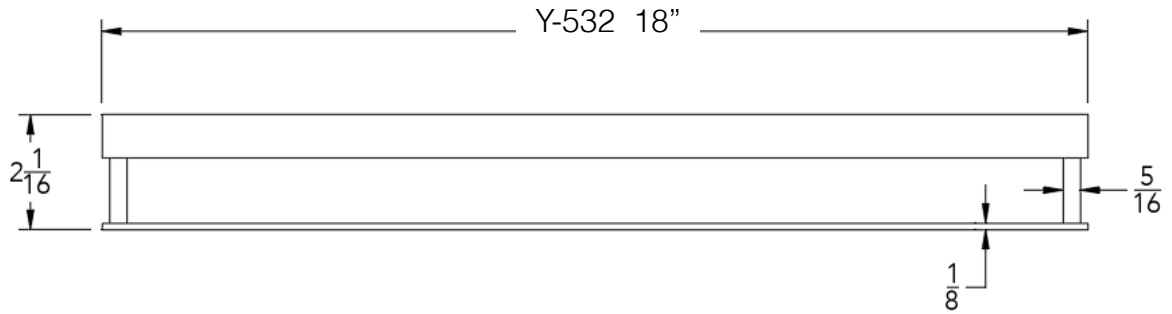

Dimensions in inches

FRONT