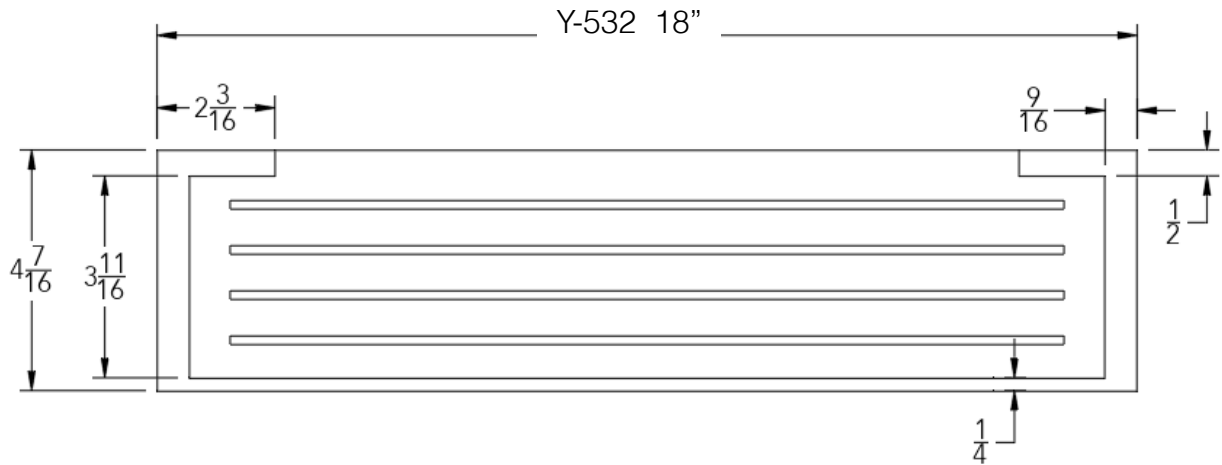

Dimensions in inches

FRONT

TOP

SIDE

NOTE: Dimensions subject to change without notice.